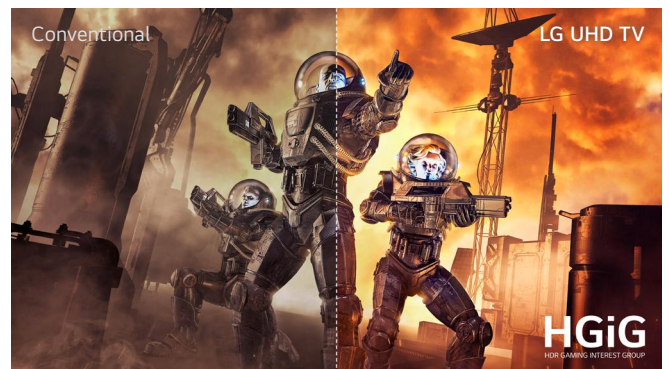

* All images in this datasheet are for illustrative purposes only.

UHD Signage UR801C (ASIA, INDIA)

4K UHD Smart TV

 4K UHD

 HGIG

 Thrilling Sports Experience

UR801C (ASIA, INDIA)	86UR801C0LA, 75UR801C0LJ, 86UR801C0SB, 75/65/55/50/43UR801C0SB	
	Stand Type	2 poles
Display	Inch	86" / 75" / 65" / 55" / 50" / 43" (Differs by Country)
	Resolution	3,840 × 2,160 (4K UHD)
Broadcasting System	Digital	DVB-T2/T
	Analog	DVB-C
VESA	86" : 600 × 400, 75" : 400 × 400 65" / 55" : 300 × 300, 50" / 43" : 200 × 200	

4K UHD, Vibrant Viewing in Ultra High Resolution

LG UHD TVs surpass your expectations every time. Experience lifelike picture quality and vivid colours with four times more pixel accuracy than Full HD.

Enhance Your Interior

Add UHD to your interior decoration. A slim panel and bezel combined with aesthetic design elevate any interior.

HGiG, Immerse Yourself in the Game

LG is partnered with some of the big names in the gaming industry, allowing you to enjoy the latest HDR game and immerse yourself in your game play.